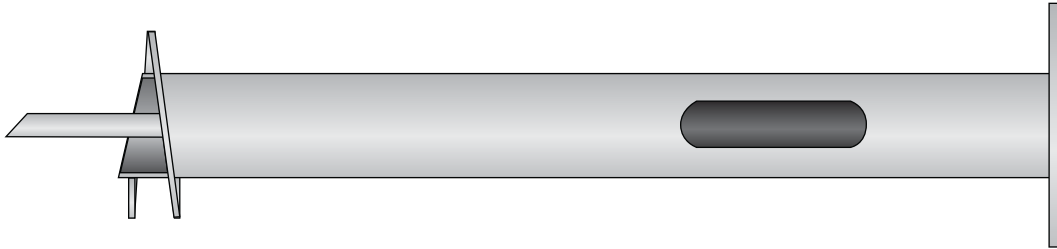

LP-S-863-84-14 -- Light Pole Foundation

Product Specifications

Product Type	Lighting Foundation
Foundation Diameter	8.63" (219.2 mm)
Foundation Length	84" (2134 mm)
Base Plate Shape	Square
Bolt Hole Type	Slotted
Bolt Circle/ Slot Dimensions	9" (229 mm) - 15" (381 mm)
Number of Bolt Holes/ Slots	4 Slots
Hardware Included	Yes
Bolt Type	Carriage Bolt
Nuts	Yes
Retaining Washer	Yes
Base Plate Thickness	1" (25.4 mm)
Base Plate Dimensions	15.75" (400 mm) x 15.75" (400 mm)
Center Hole Dimension	8.687" (220.7 mm)
Helix Diameter	14" (356 mm)
Coating	Hot-Dip Galvanized
Standard Package	1
Standard Package Unit	Each
Weight/Ea.	290 lbs

Notes

Lighting Foundation 8.63" Diameter x 84" Long