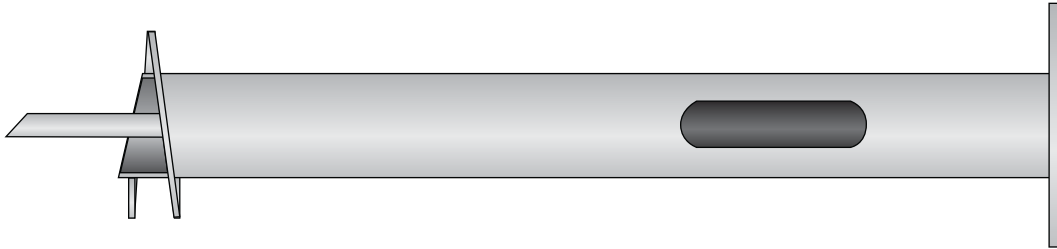

## LP-S-663-84-14 -- Light Pole Foundation

### Product Specifications

Product Type	Lighting Foundation
Foundation Diameter	6.63" (168 mm)
Foundation Length	84" (2134 mm)
Base Plate Shape	Square
Bolt Hole Type	Slotted
Bolt Circle/ Slot Dimensions	9" (229 mm) - 15" (381 mm)
Number of Bolt Holes/ Slots	4 Slots
Hardware Included	Yes
Bolt Type	Carriage Bolt
Nuts	Yes
Retaining Washer	Yes
Base Plate Thickness	1" (25.4 mm)
Base Plate Dimensions	15.75" (400 mm) x 15.75" (400 mm)
Center Hole Dimension	6.687" (153.9 mm)
Helix Diameter	14" (356 mm)
Coating	Hot-Dip Galvanized
Standard Package	1
Standard Package Unit	Each
Weight/Ea.	218 lbs

### Notes

Lighting Foundation 6.63" Diameter x 84" Long