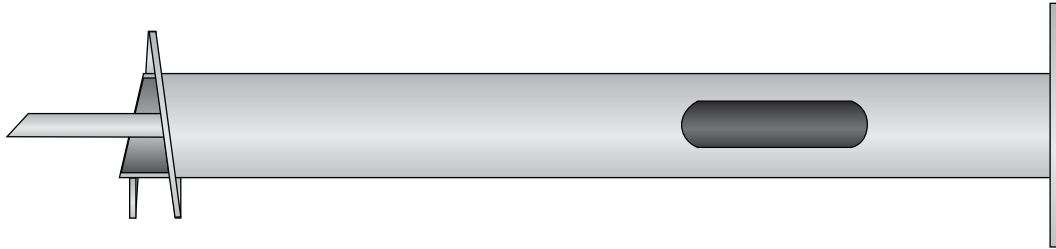

**LP-S-400-60-12 -- Light Pole Foundation**

**Product Specifications**

Product Type	Lighting Foundation
Foundation Diameter	4" OD (101.6 mm)
Foundation Length	60" (1524 mm)
Base Plate Shape	Square
Bolt Hole Type	Slotted
Bolt Circle/ Slot Dimensions	6" (152.4 mm) - 14" (355.6 mm)
Number of Bolt Holes/ Slots	4 Slots
Cableway Distance From Base	18" (457.2 mm)
Cableway Length	3" (76.2 mm)
Cableway Width	1-1/2" (38.1 mm)
Hardware Included	Yes
Bolt Diameter	3/4" (19.05 mm)
Bolt Length	3.5" (88.9 mm)
Bolt Type	Carriage Bolt
Nuts	Yes
Retaining Washer	Yes
Base Plate Thickness	3/4" (19.05 mm)
Base Plate Dimensions	13" (330.2 mm) x 13" (330.2 mm)
Center Hole Dimension	6.06" (153.9 mm)
Helix Diameter	12" (305 mm)
Coating	Hot-Dip Galvanized
Standard Package	1
Standard Package Unit	Each
Weight/Ea..	89 lbs

**Notes**

Lighting Foundation 6.63" Diameter x 60" Long